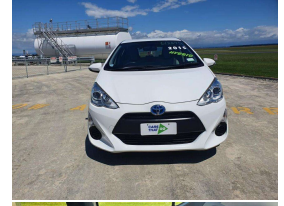

2015 Toyota Aqua

VEHICLE INFORMATION

Cash Price

Includes GST,
Registration &
Licensing

\$10,850

Finance this vehicle
from only

\$66.22

per week*

Total Amount Payable

\$13,772.88

finance
NOW

Gain peace of mind
with Mechanical
Breakdown Insurance.
Ask us how.

Body

Hatchback

Odometer

123,298 km

Engine

1490 cc, Hybrid

Fuel Type

Petrol - Electric

Transmission

Auto

Wheels

-