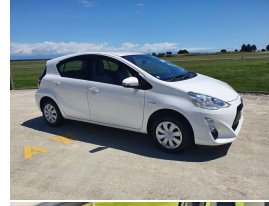

2015 Toyota Aqua

VEHICLE INFORMATION

Cash Price

Includes GST,
Registration &
Licensing

\$10,850

Finance this vehicle
from only

\$66.22

per week*

Total Amount Payable

\$13,772.88

finance
NOW

Gain peace of mind
with Mechanical
Breakdown Insurance.
Ask us how.

Body

Hatchback

Odometer

123,298 km

Engine

1490 cc, Hybrid

Fuel Type

Petrol - Electric

Transmission

Auto

Wheels

-