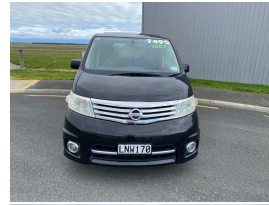

2007 Nissan Serena HIGHWAY STAR

VEHICLE INFORMATION

Cash Price

Includes GST,
Registration &
Licensing

\$6,995

Finance this vehicle
from only

\$43.67

per week*

Total Amount Payable

\$9,084.23

finance
NOW

Gain peace of mind
with Mechanical
Breakdown Insurance.
Ask us how.

Body

5 door, People Movers

Odometer

150,134 km

Engine

1990 cc

Fuel Type

Petrol

Transmission

CVT, Front Wheel

Wheels

-

Seats

8 seats

Interior

-

Audio

-

Stock ID

3335