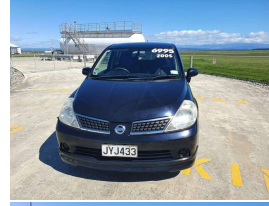

2005 Nissan Tiida

VEHICLE INFORMATION

Cash Price

Includes GST,
Registration &
Licensing

\$6,495

Finance this vehicle
from only

\$40.75

per week*

Total Amount Payable

\$8,476.10

finance
NOW

Gain peace of mind
with Mechanical
Breakdown Insurance.
Ask us how.

Body

5 door, Hatchback

Odometer

150,011 km

Engine

1490 cc

Fuel Type

Petrol

Transmission

CVT, Front Wheel

Wheels

-