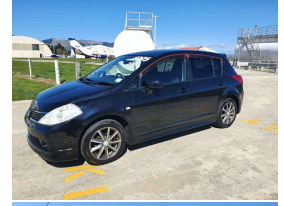

2005 Nissan Tiida

VEHICLE INFORMATION

Cash Price

Includes GST,
Registration &
Licensing

\$6,495

Finance this vehicle
from only

\$40.75

per week*

Total Amount Payable

\$8,476.10

finance
NOW

Gain peace of mind
with Mechanical
Breakdown Insurance.
Ask us how.

Body

5 door, Hatchback

Odometer

150,011 km

Engine

1490 cc

Fuel Type

Petrol

Transmission

CVT, Front Wheel

Wheels

-