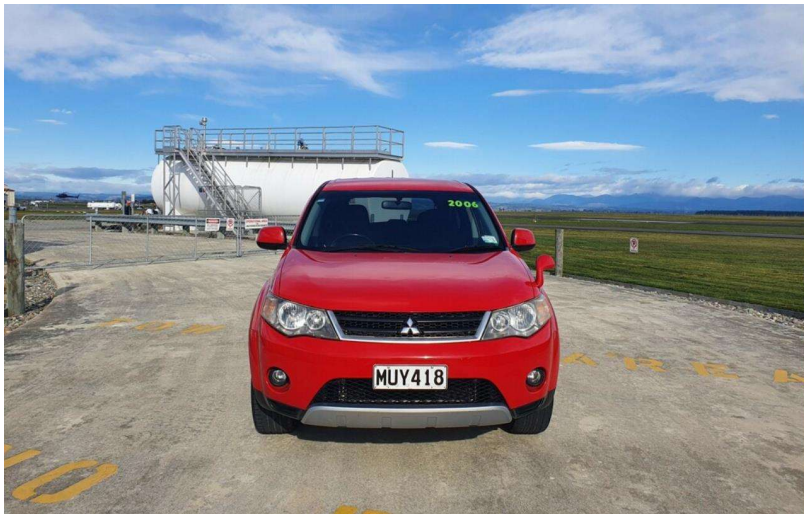

2006 Mitsubishi Outlander

VEHICLE INFORMATION

Cash Price

Includes GST,
Registration &
Licensing

\$9,550

Finance this vehicle
from only

\$58.61

per week*

Total Amount Payable

\$12,191.75

finance
NOW

Gain peace of mind
with Mechanical
Breakdown Insurance.
Ask us how.

Body

5 door, Station Wagon

Odometer

142,715 km

Engine

2350 cc

Fuel Type

Petrol

Transmission

CVT

Wheels

-